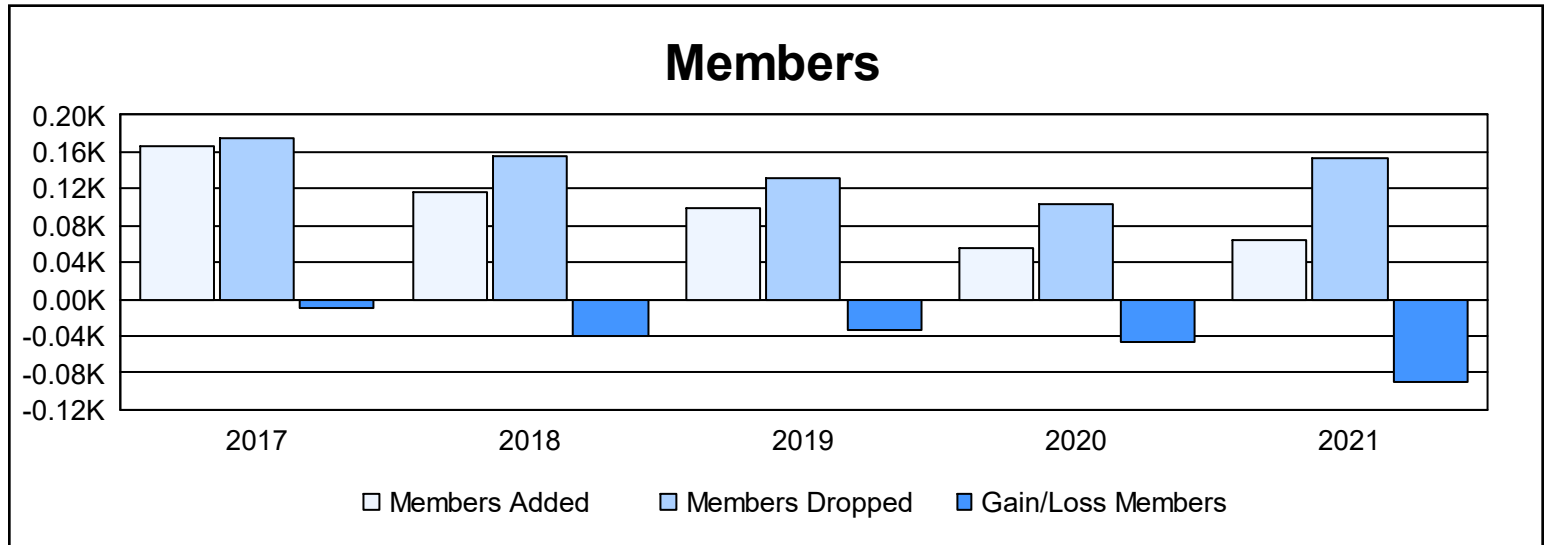

Year	New Clubs	Dropped Clubs	Gain/ Loss Clubs	New Members	Charter Members	Reinstate Members	Transfer Members	Total Member Added	Total Members Dropped	Gain/ Loss Members
2016-2017	0	2	-2	153	0	4	10	167	176	-9
2017-2018	0	1	-1	105	0	5	7	117	156	-39
2018-2019	0	1	-1	93	0	2	3	98	132	-34
2019-2020	0	0	0	55	0	0	1	56	103	-47
2020-2021	0	1	-1	62	0	2	1	65	154	-89
<b>Average</b>	<b>0</b>	<b>1</b>	<b>-1</b>	<b>94</b>	<b>0</b>	<b>3</b>	<b>4</b>	<b>101</b>	<b>144</b>	<b>-44</b>

### Membership Composition June 2021 Cumulative