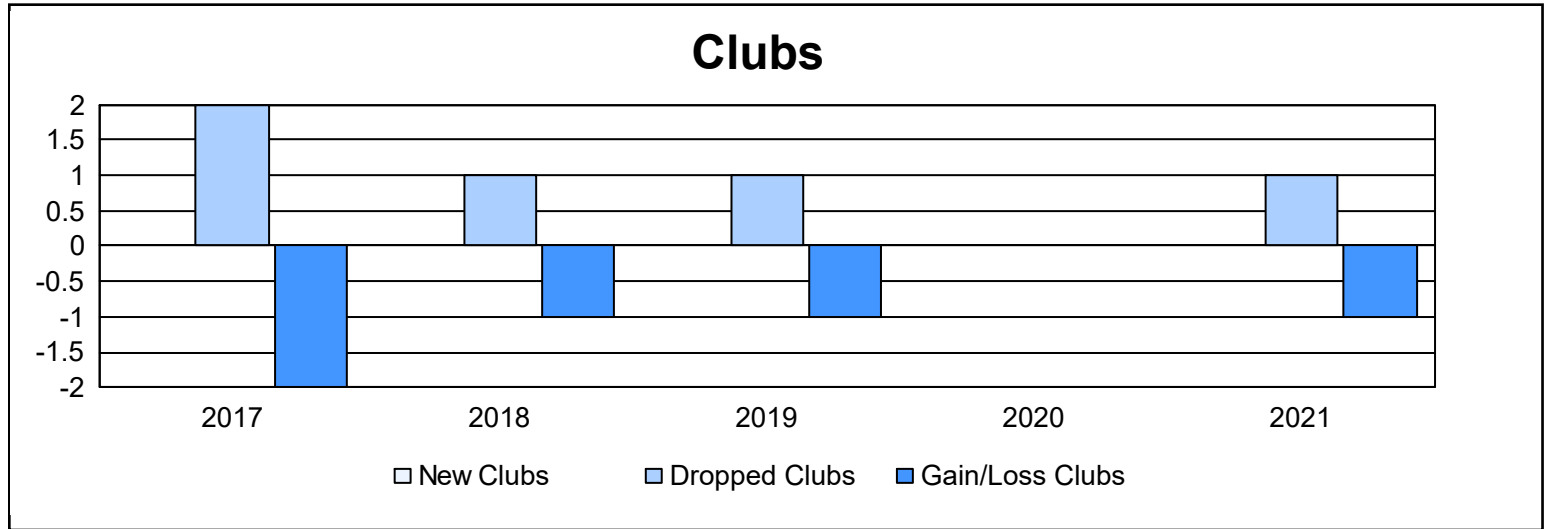

Year	New Clubs	Dropped Clubs	Gain/ Loss Clubs	New Members	Charter Members	Reinstate Members	Transfer Members	Total Member Added	Total Members Dropped	Gain/ Loss Members
2016-2017	0	2	-2	153	0	4	10	167	176	-9
2017-2018	0	1	-1	105	0	5	7	117	156	-39
2018-2019	0	1	-1	93	0	2	3	98	132	-34
2019-2020	0	0	0	55	0	0	1	56	103	-47
2020-2021	0	1	-1	62	0	2	1	65	154	-89
<b>Average</b>	<b>0</b>	<b>1</b>	<b>-1</b>	<b>94</b>	<b>0</b>	<b>3</b>	<b>4</b>	<b>101</b>	<b>144</b>	<b>-44</b>

### Membership Composition June 2021 Cumulative